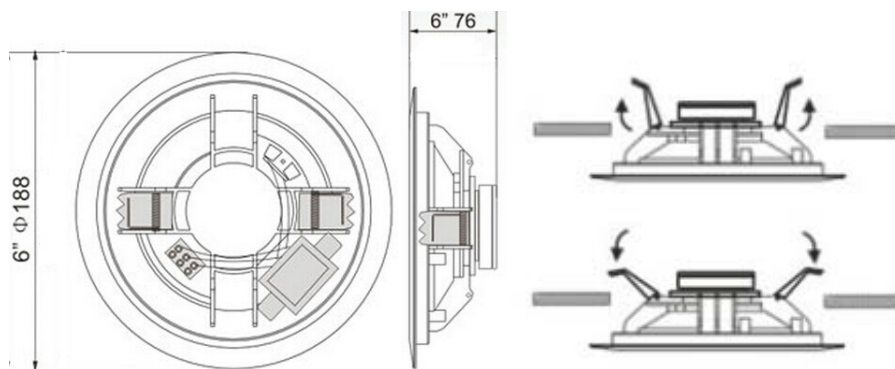

6" Ceiling Speaker (1.5-3-6W) CSK-66E

Feature:

- ✓ Commercial ceiling speaker with transformer.
- ✓ Ideal for school, office, hotel & airport background music system.
- ✓ Rated power output 1.5W-3W-6W at 100V.
- ✓ 6" full range paper driver unit.
- ✓ Line input 100V or 70V.
- ✓ ABS enclosure and metal grille in white.
- ✓ In-ceiling quick installation by spring clip.

Specification:

Model	CSK-66E
Description	6" Ceiling Speaker
Rated Power Output	1.5W-3W-6W
Line Input	100V or 70V
Frequency Response	100-15KHz
SPL(@1W/m)	93dB
Speaker Unit	6" full range paper cone
Dimension	188(D)×76(H)mm
Cutout Size	170mm
Material	ABS enclosure and metal grille in white
Mounting Way	In-ceiling spring clip quick installation
Weight	0.7kg
Packaging	490×410×230mm (12PCS)

Dimension & Mounting:

6" Ceiling Speaker (1.5-3-6W) CSK-66E

Frequency Response and Impedance Diagram: