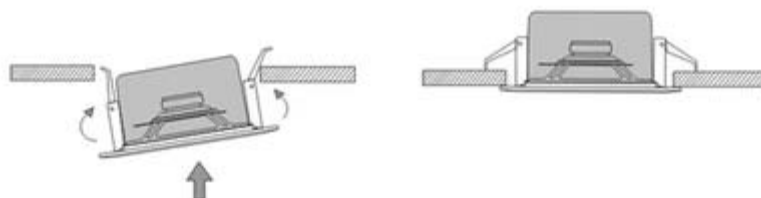

8" Ceiling Speaker (1.5W-3W-6W) CSK-86MC

Feature:

- ✓ Commercial ceiling speaker with transformer
- ✓ Ideal for school, office, hotel and airport background music system
- ✓ Rated power output 1.5W-3W-6W at 100V
- ✓ 8" full range paper driver unit
- ✓ Ceiling speaker with metal fire dome
- ✓ Line input 100V or 70V
- ✓ Metal enclosure, metal grille and metal back cover in white
- ✓ In-ceiling quick installation by spring clip

Specification:

Model	CSK-86MC
Description	8" Ceiling Speaker
Rated Power Output	1.5W-3W-6W
Line Input	100V or 70V
Frequency Response	90-18KHz
SPL(@1W/m)	92dB
Speaker Unit	8" full range paper cone
Cutout Size	230mm
Dimension	265(D)×108(H)mm
Material	Metal enclosure, metal grille and metal back cover in white
Mounting Way	In-ceiling spring clip quick installation
Weight	1.6kg
Packaging	560×560×270mm (8PCS)

Dimension:

Mounting Guidance:

8" Ceiling Speaker (1.5W-3W-6W) CSK-86MC

Frequency Response & SPL Diagrams: