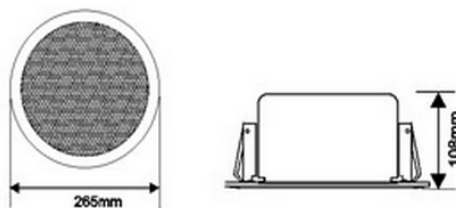

8" Ceiling Speaker (1.5W-3W-6W) CSK-86MC

Feature:

- ✓ Commercial ceiling speaker with transformer
- ✓ Ideal for school, office, hotel and airport background music system
- ✓ Rated power output 1.5W-3W-6W at 100V
- ✓ 8" full range paper driver unit
- ✓ Ceiling speaker with metal fire dome
- ✓ Line input 100V or 70V
- ✓ Metal enclosure, metal grille and metal back cover in white
- ✓ In-ceiling quick installation by spring clip

Specification:

Model	CSK-86MC
Description	8" Ceiling Speaker
Rated Power Output	1.5W-3W-6W
Line Input	100V or 70V
Frequency Response	90-18KHz
SPL(@1W/m)	92dB
Speaker Unit	8" full range paper cone
Cutout Size	230mm
Dimension	265(D)×108(H)mm
Material	Metal enclosure, metal grille and metal back cover in white
Mounting Way	In-ceiling spring clip quick installation
Weight	1.6kg
Packaging	560×560×270mm (8PCS)

Dimension:

Mounting Guidance:

8" Ceiling Speaker (1.5W-3W-6W) CSK-86MC

Frequency Response & SPL Diagrams: